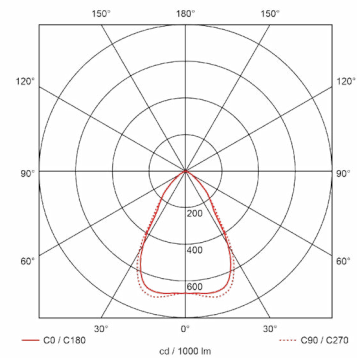

ORDERING INFORMATION

Code	Description
FL02.103.02.00.42	LED PRIMA ROUND 600X600 42W ALU SILVER 4000K
FL02.103.02.01.42	LED PRIMA ROUND 600X600 42W ALU SILVER 4000K DALI
FL02.103.02.04.42	LED PRIMA ROUND 600X600 42W ALU SILVER 4000K EnOcean
FL02.103.01.00.42	LED PRIMA ROUND 600X600 42W ALU SILVER 3000K
FL02.103.01.01.42	LED PRIMA ROUND 600X600 42W ALU SILVER 3000K DALI
FL02.103.01.00.42	LED PRIMA ROUND 600X600 42W ALU SILVER 3000K EnOcean
FL02.102.02.00.42	LED PRIMA ROUND 600X600 42W ALU BLACK 4000K
FL02.102.02.01.42	LED PRIMA ROUND 600X600 42W ALU BLACK 4000K DALI
FL02.102.02.04.42	LED PRIMA ROUND 600X600 42W ALU BLACK 4000K EnOcean
FL02.102.01.00.42	LED PRIMA ROUND 600X600 42W ALU BLACK 3000K
FL02.102.01.01.42	LED PRIMA ROUND 600X600 42W ALU BLACK 3000K DALI
FL02.102.01.00.42	LED PRIMA ROUND 600X600 42W ALU BLACK 3000K EnOcean
FL02.101.02.00.42	LED PRIMA ROUND 600X600 42W ALU WHITE 4000K
FL02.101.02.01.42	LED PRIMA ROUND 600X600 42W ALU WHITE 4000K DALI
FL02.101.02.04.42	LED PRIMA ROUND 600X600 42W ALU WHITE 4000K EnOcean
FL02.101.01.00.42	LED PRIMA ROUND 600X600 42W ALU WHITE 3000K
FL02.101.01.01.42	LED PRIMA ROUND 600X600 42W ALU WHITE 3000K DALI
FL02.101.01.00.42	LED PRIMA ROUND 600X600 42W ALU WHITE 3000K EnOcean