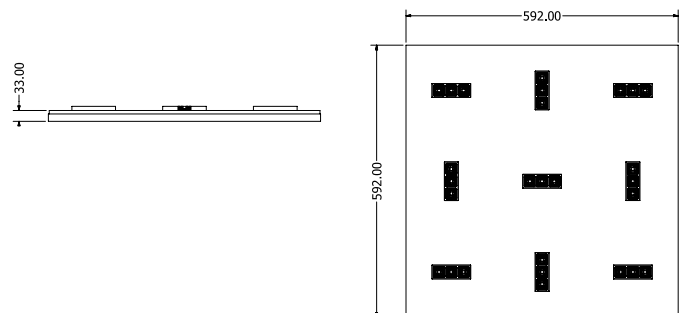

ADDITIONAL PRODUCT DATA

Dimensional drawing

Light distribution