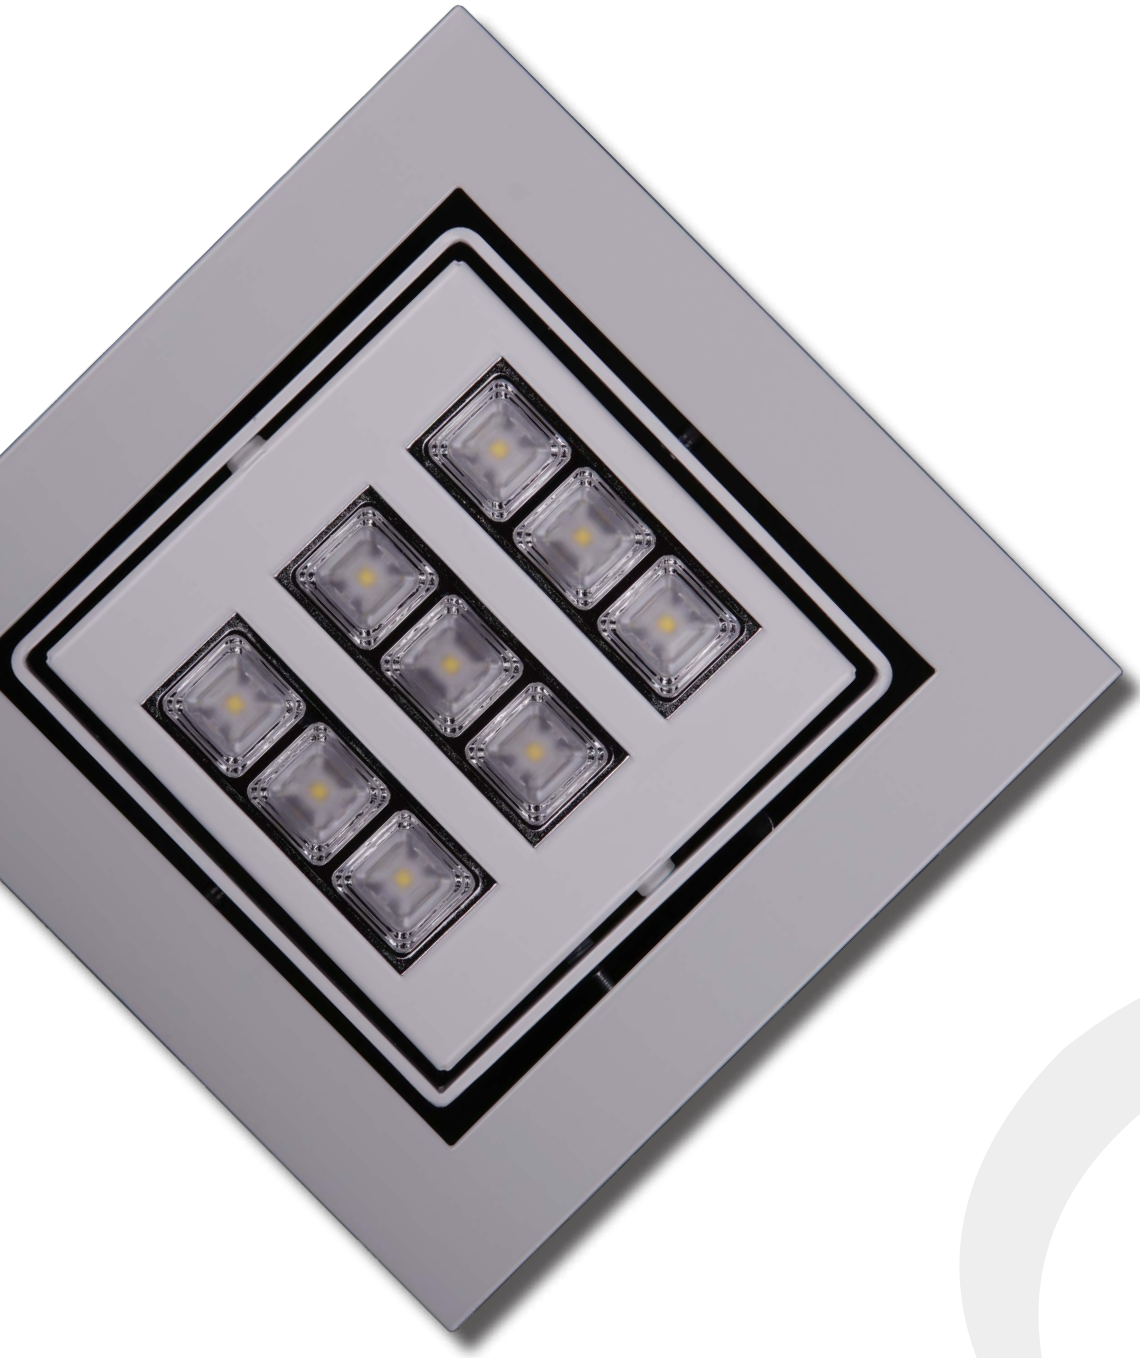

## Lightbox 1

### PRODUCT BENEFITS

- Ceiling recessed discrete luminaire for area lighting
- Multi directional light for excellent light distribution
- An excellent choice for shops and offices
- Optical and thermal design for maximum luminaire efficiency
- Possible regulation with: DALI, ENOCEAN, 1-10V