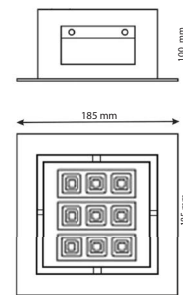

#### Mechanical data

Operating temperature:	-25°C ~ +40°C
Dimensions:	185 x 185 x 100 mm
Recessed opening:	170 x 170 mm
Weight:	1,8 kg

#### Dimensional drawing