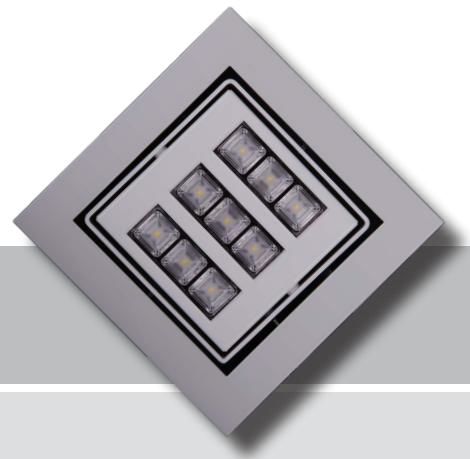

Technical Data Sheet

Lightbox 1

PRODUCT BENEFITS

- Ceiling recessed discrete luminaire for area lighting
- Multi directional light for excellent light distribution
- An excellent choice for shops and offices
- Optical and thermal design for maximum luminaire efficiency
- Possible regulation with: DALI, ENOCEAN, 1-10V

TECHNICAL DATA

Electrical data

Input voltage:	230 V AC
Power consumption:	18 W
Efficiency:	> 0,85
PFC:	> 0,90
Life span:	> 50.000 h
Light control:	DALI, EnOcean, 1-10V

Optical technical data

LED QTY	9
Luminous flux (4000K):	974 lm
CCT:	3000K, 4000K, custom*
CRI:	> 80
Luminous efficiency:	70 lm/W
Light angle:	65°, 30°

Mechanical data

Operating temperature:	-25°C ~ +40°C
Dimensions:	185 x 185 x 100 mm
Recessed opening:	170 x 170 mm
Weight:	1,8 kg

Colour and materials

Colour:	silver, white, black, custom*
Material:	metal

Certificates and standards

IP protection:	40
Protection class:	class II (safety insulation)

*Every custom change of product affects the price of product.

Manufacturer reserves all rights to make changes in materials and components used it's products. All data are subject to change without prior notification.

FTA d.o.o.

Cesta Leona Dobrotinška 21a
SI-3230 Šentjur, Slovenia
Phone: +386 3 746 19 30
Fax: +386 3 746 19 37
E-mail: info@fosilum.com

ADDITIONAL PRODUCT DATA

Dimensional drawing

Light distribution

ORDERING INFORMATION